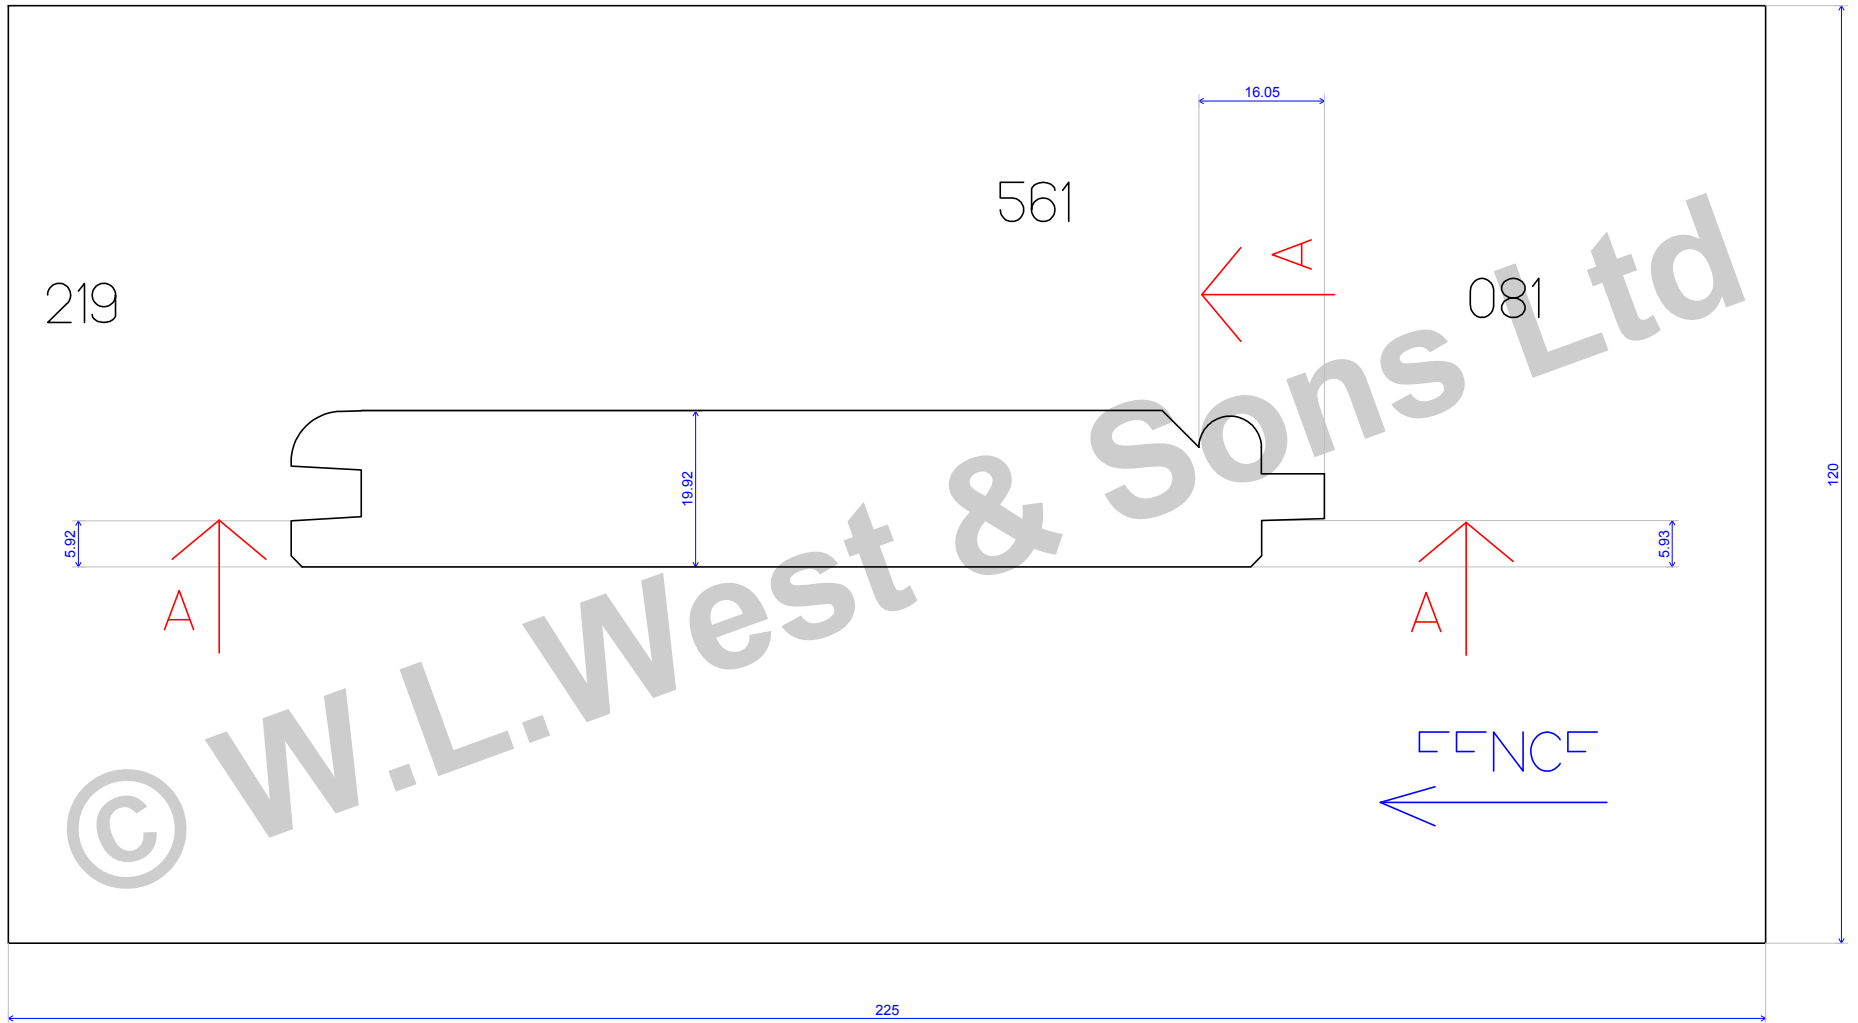

	D. CEDAR CLADDING	Scale : 1
16/06/09	Box 729	

		
	10MM COCKBEAD	Scale : 1.164
19/05/09	Box 167	

	WLW 8MM COCKBEAD WITH V 20MM THICK	Scale : 1.098
19/05/09	Box 123	

	WLW 8MM COCKBEAD WITH V 15MM THICK	<i>Scale : 1.235</i>
19/05/09	Box 168	

	<p>WLW 15MM COCKBEAD WITH V</p> <p>Box 798</p>	<p>Scale : 1.098</p>
19/05/09		

	WLW 15MM COCKBEAD WITH V	Scale : 1.164
19/05/09	Box 161	

	WLW 25MM COCKBEAD	Scale : 1
16/06/09	Box 169	

	WLW 8MM COCKBEAD WITH V 20MM THICK	Scale : 1.034
19/05/09		

	WLW COCKBEAD ROUND 18MM THICK	Scale : 1.098
19/05/09		

	WLW COCKBEAD V NO MICRO BEVELL	Scale : 1.098
19/05/09		