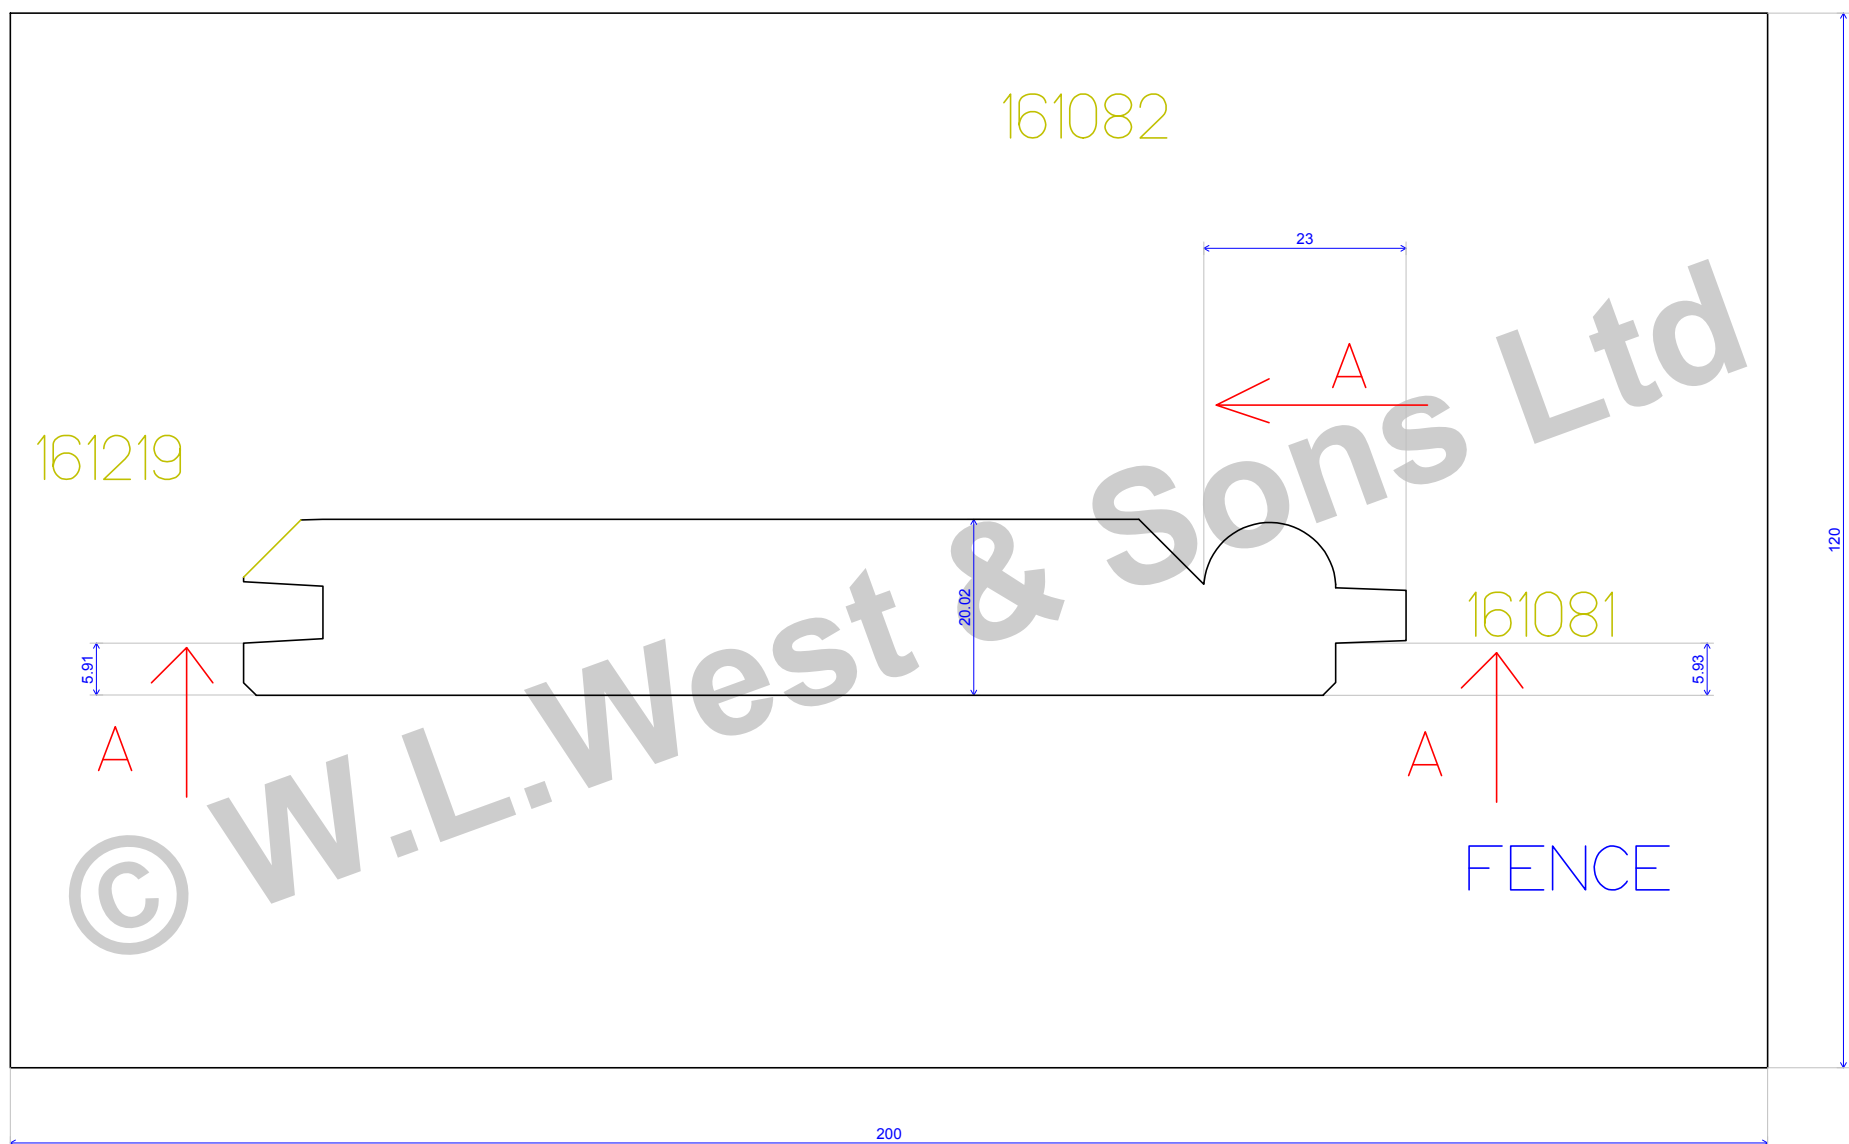

	D. CEDAR CLADDING	Scale : 1
16/06/09	Box 729	

		
	10MM COCKBEAD	Scale : 1.164
19/05/09	Box 167	

	WLW 8MM COCKBEAD WITH V 20MM THICK	Scale : 1.098
19/05/09	Box 123	

	WLW 8MM COCKBEAD WITH V 15MM THICK	<i>Scale : 1.235</i>
19/05/09	Box 168	

	<p>WLW 15MM COCKBEAD WITH V</p> <p>Box 798</p>	<p>Scale : 1.098</p>
19/05/09		

	WLW 15MM COCKBEAD WITH V	Scale : 1.164
19/05/09	Box 161	

	WLW 25MM COCKBEAD	Scale : 1
16/06/09	Box 169	

	WLW 8MM COCKBEAD WITH V 20MM THICK	Scale : 1.034
19/05/09		

	WLW COCKBEAD ROUND 18MM THICK	Scale : 1.098
19/05/09		

	WLW COCKBEAD V NO MICRO BEVELL	Scale : 1.098
19/05/09		