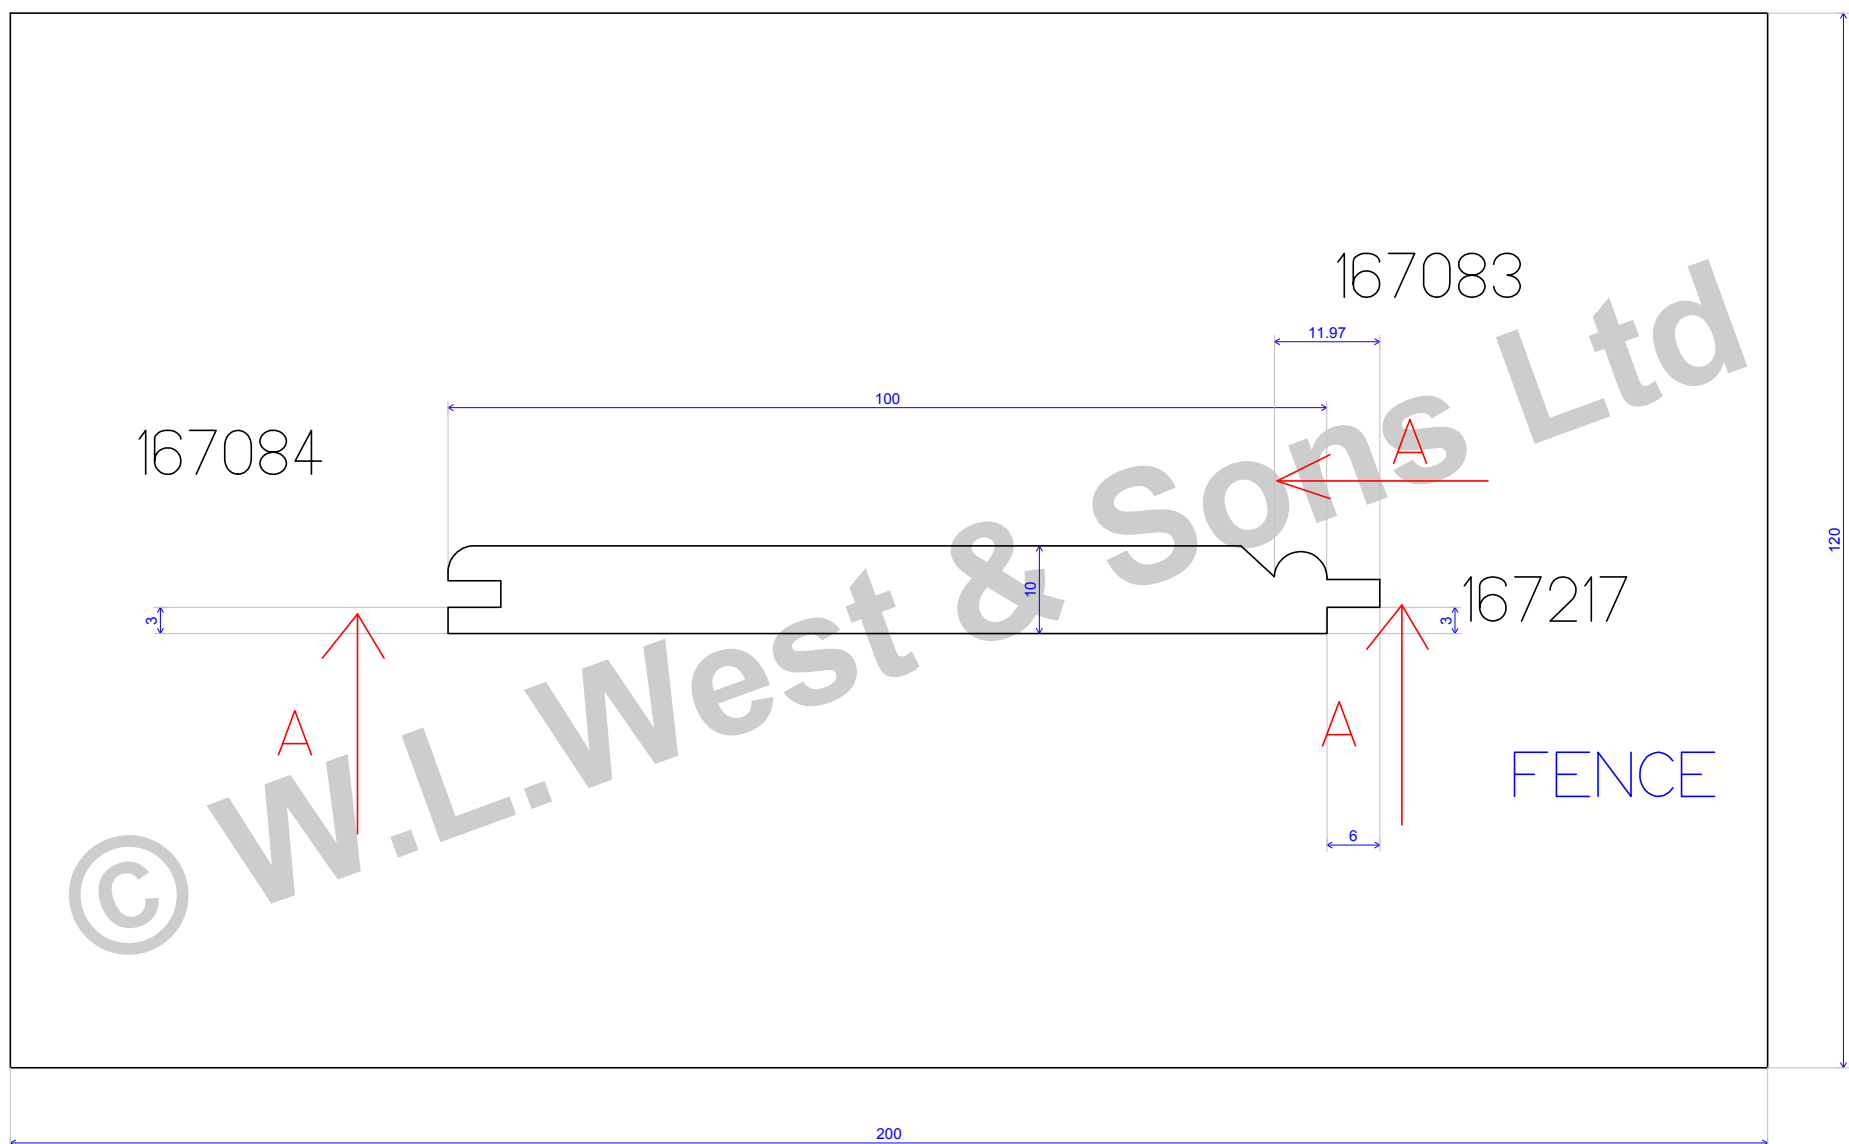

	D. CEDAR CLADDING	Scale : 1
16/06/09	Box 729	

		
	10MM COCKBEAD	Scale : 1.164
19/05/09	Box 167	

	WLW 8MM COCKBEAD WITH V 20MM THICK	Scale : 1.098
19/05/09	Box 123	

	WLW 8MM COCKBEAD WITH V 15MM THICK	<i>Scale : 1.235</i>
19/05/09	Box 168	

	<p>WLW 15MM COCKBEAD WITH V</p> <p>Box 798</p>	<p>Scale : 1.098</p>
19/05/09		

	WLW 15MM COCKBEAD WITH V	Scale : 1.164
19/05/09	Box 161	

	WLW 25MM COCKBEAD	Scale : 1
16/06/09	Box 169	

	WLW 8MM COCKBEAD WITH V 20MM THICK	Scale : 1.034
19/05/09		

	WLW COCKBEAD ROUND 18MM THICK	Scale : 1.098
19/05/09		

	WLW COCKBEAD V NO MICRO BEVELL	Scale : 1.098
19/05/09		