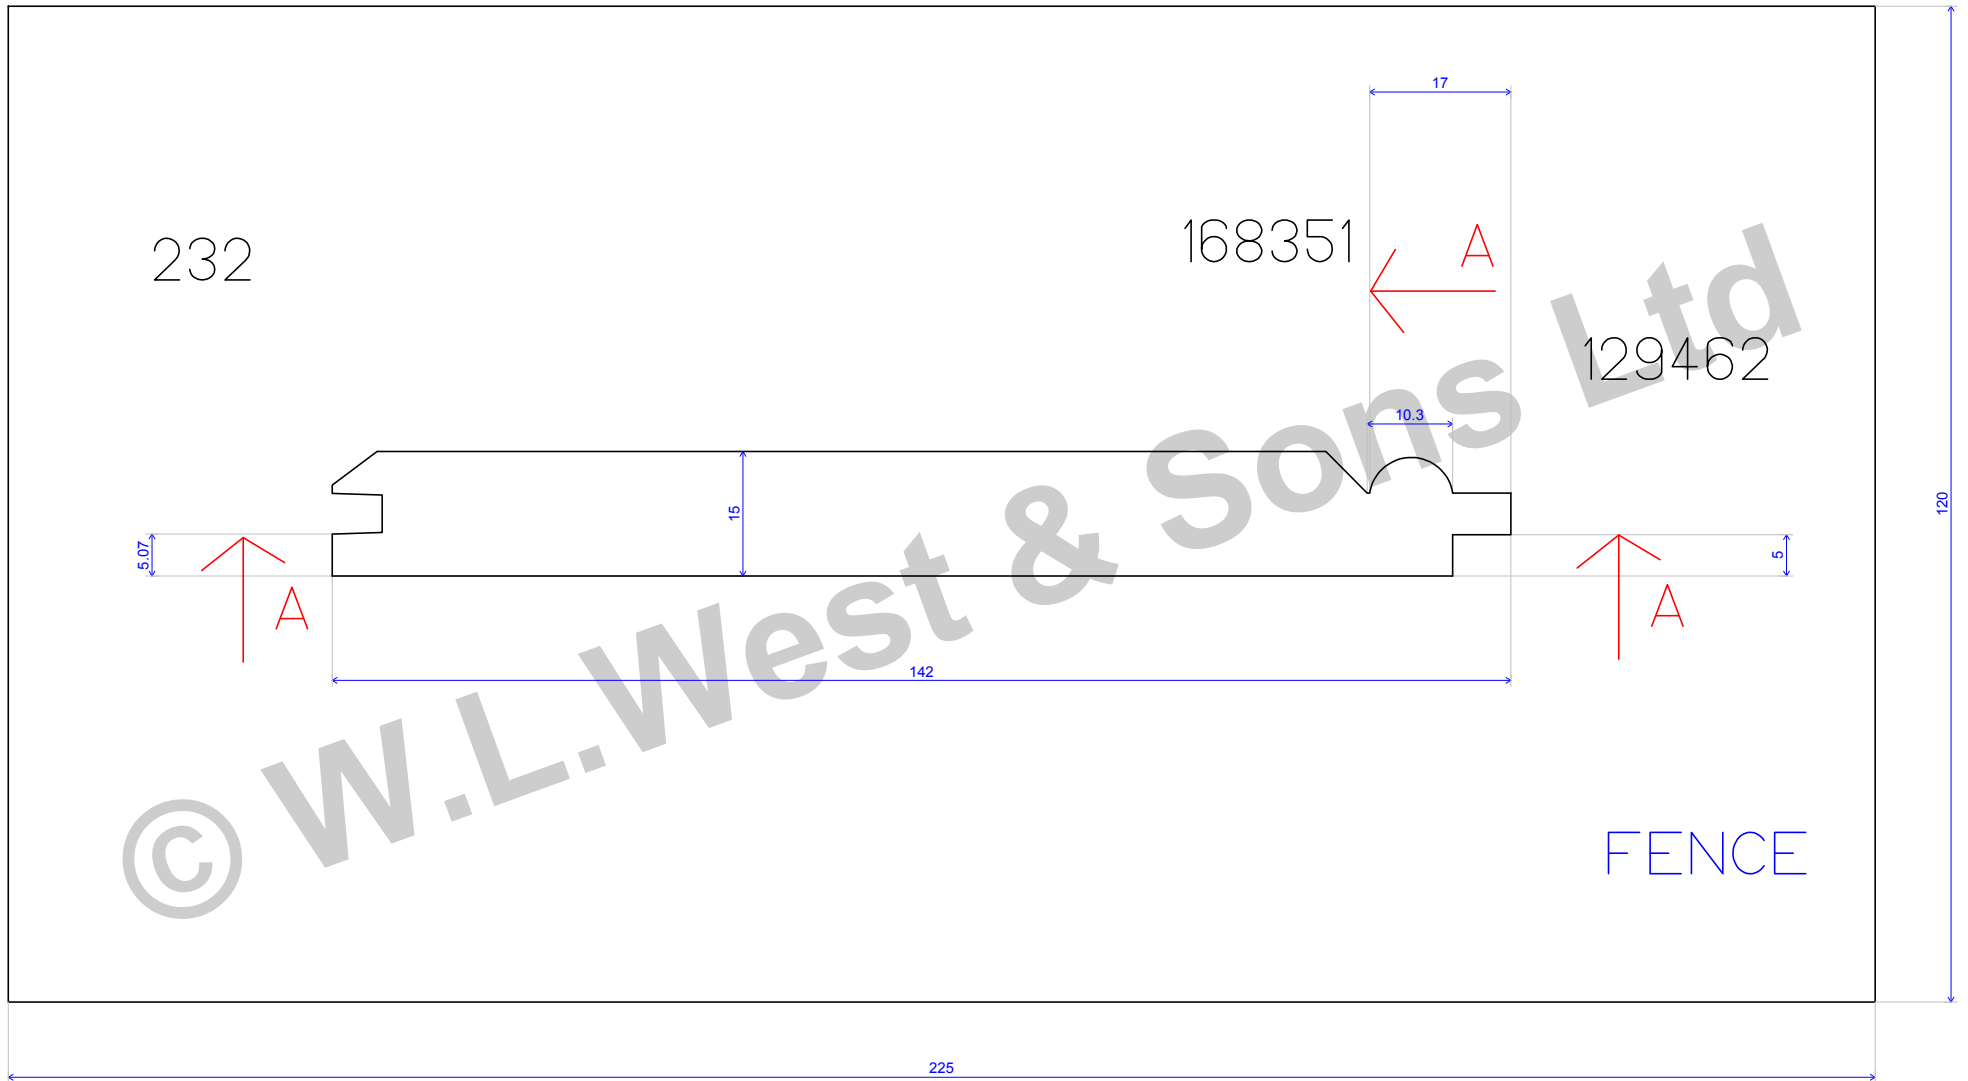

	D. CEDAR CLADDING	Scale : 1
16/06/09	Box 729	

		
	10MM COCKBEAD	Scale : 1.164
19/05/09	Box 167	

	WLW 8MM COCKBEAD WITH V 20MM THICK	Scale : 1.098
19/05/09	Box 123	

	WLW 8MM COCKBEAD WITH V 15MM THICK	<i>Scale : 1.235</i>
19/05/09	Box 168	

	<p>WLW 15MM COCKBEAD WITH V</p> <p>Box 798</p>	<p>Scale : 1.098</p>
19/05/09		

	WLW 15MM COCKBEAD WITH V	Scale : 1.164
19/05/09	Box 161	

	WLW 25MM COCKBEAD	Scale : 1
16/06/09	Box 169	

	WLW 8MM COCKBEAD WITH V 20MM THICK	Scale : 1.034
19/05/09		

	WLW COCKBEAD ROUND 18MM THICK	Scale : 1.098
19/05/09		

	WLW COCKBEAD V NO MICRO BEVELL	Scale : 1.098
19/05/09		