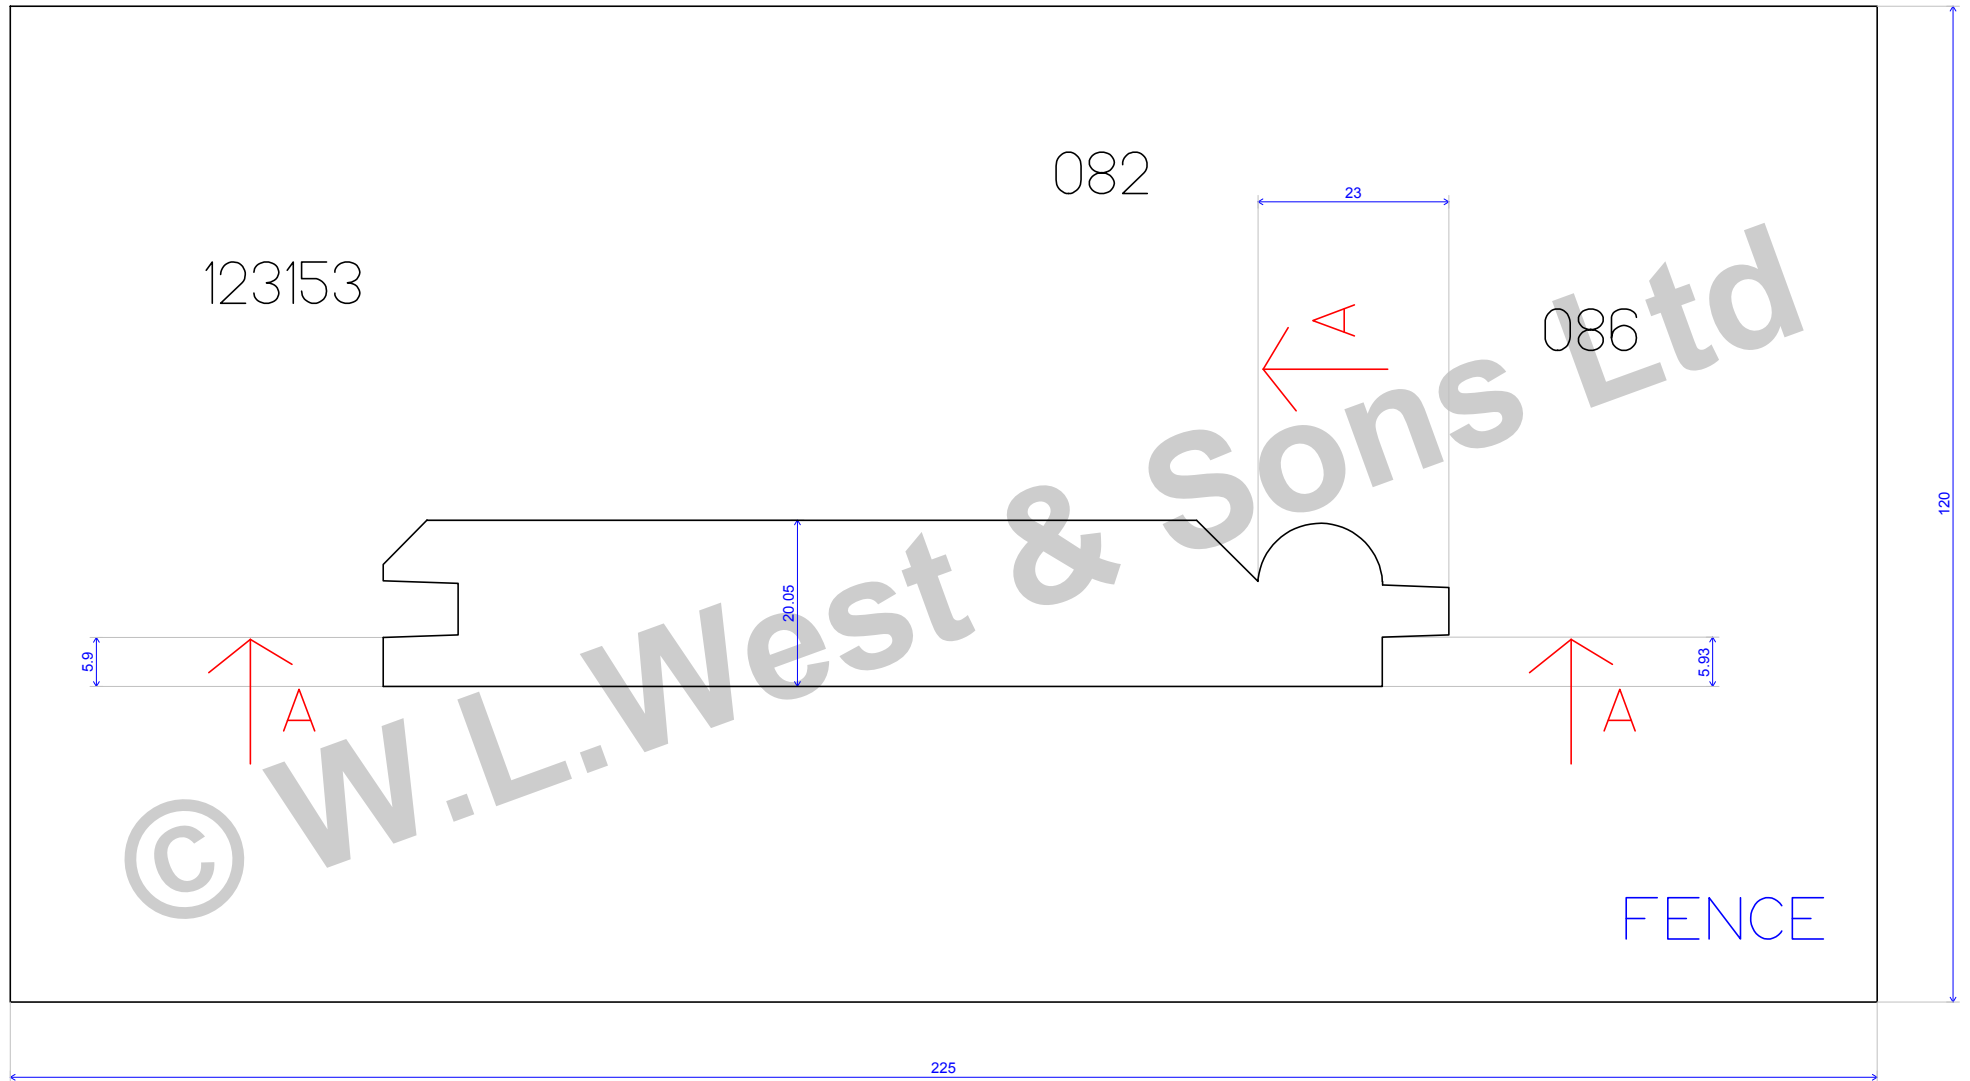

	D. CEDAR CLADDING	Scale : 1
16/06/09	Box 729	

		
	10MM COCKBEAD	Scale : 1.164
19/05/09	Box 167	

	WLW 8MM COCKBEAD WITH V 20MM THICK	Scale : 1.098
19/05/09	Box 123	

	WLW 8MM COCKBEAD WITH V 15MM THICK	<i>Scale : 1.235</i>
19/05/09	Box 168	

	<p>WLW 15MM COCKBEAD WITH V</p> <p>Box 798</p>	<p>Scale : 1.098</p>
19/05/09		

	WLW 15MM COCKBEAD WITH V	Scale : 1.164
19/05/09	Box 161	

	WLW 25MM COCKBEAD	Scale : 1
16/06/09	Box 169	

	WLW 8MM COCKBEAD WITH V 20MM THICK	Scale : 1.034
19/05/09		

	WLW COCKBEAD ROUND 18MM THICK	Scale : 1.098
19/05/09		

	WLW COCKBEAD V NO MICRO BEVELL	Scale : 1.098
19/05/09		