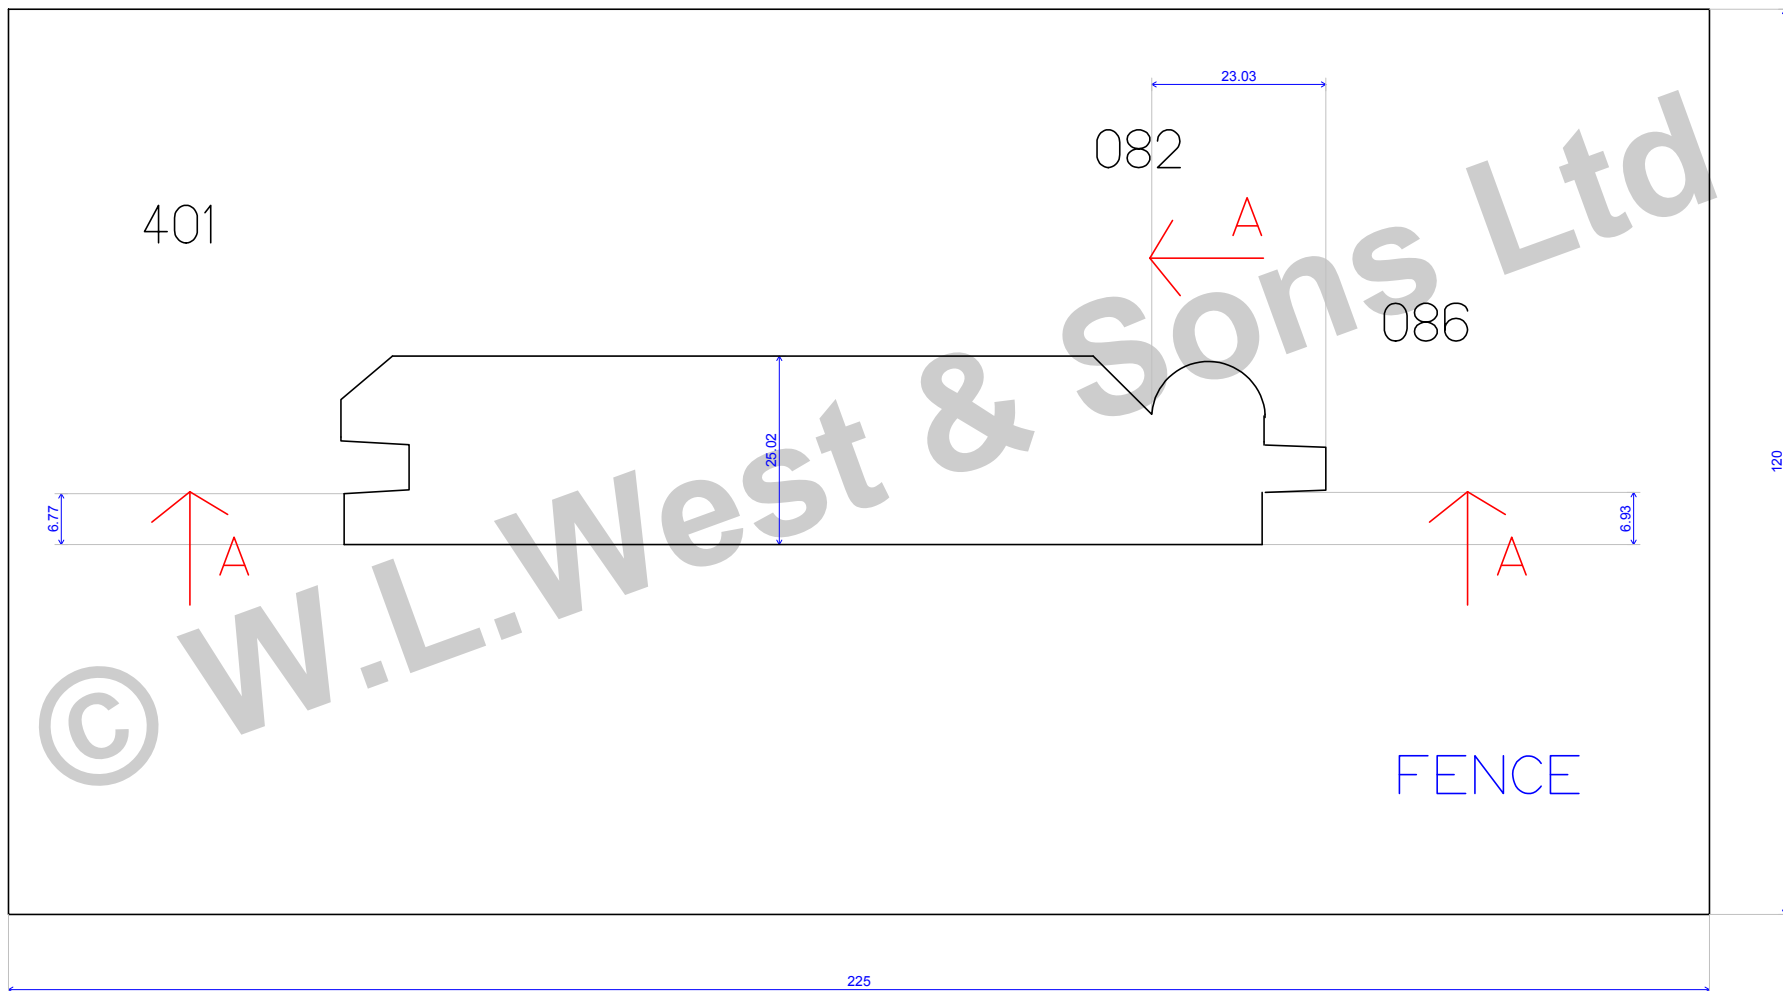

	D. CEDAR CLADDING	Scale : 1
16/06/09	Box 729	

		
	10MM COCKBEAD	Scale : 1.164
19/05/09	Box 167	

	WLW 8MM COCKBEAD WITH V 20MM THICK	Scale : 1.098
19/05/09	Box 123	

	WLW 8MM COCKBEAD WITH V 15MM THICK	<i>Scale : 1.235</i>
19/05/09	Box 168	

	<p>WLW 15MM COCKBEAD WITH V</p> <p>Box 798</p>	<p>Scale : 1.098</p>
19/05/09		

	WLW 15MM COCKBEAD WITH V	Scale : 1.164
19/05/09	Box 161	

	WLW 25MM COCKBEAD	Scale : 1
16/06/09	Box 169	

	WLW 8MM COCKBEAD WITH V 20MM THICK	Scale : 1.034
19/05/09		

	WLW COCKBEAD ROUND 18MM THICK	Scale : 1.098
19/05/09		

	WLW COCKBEAD V NO MICRO BEVELL	Scale : 1.098
19/05/09		