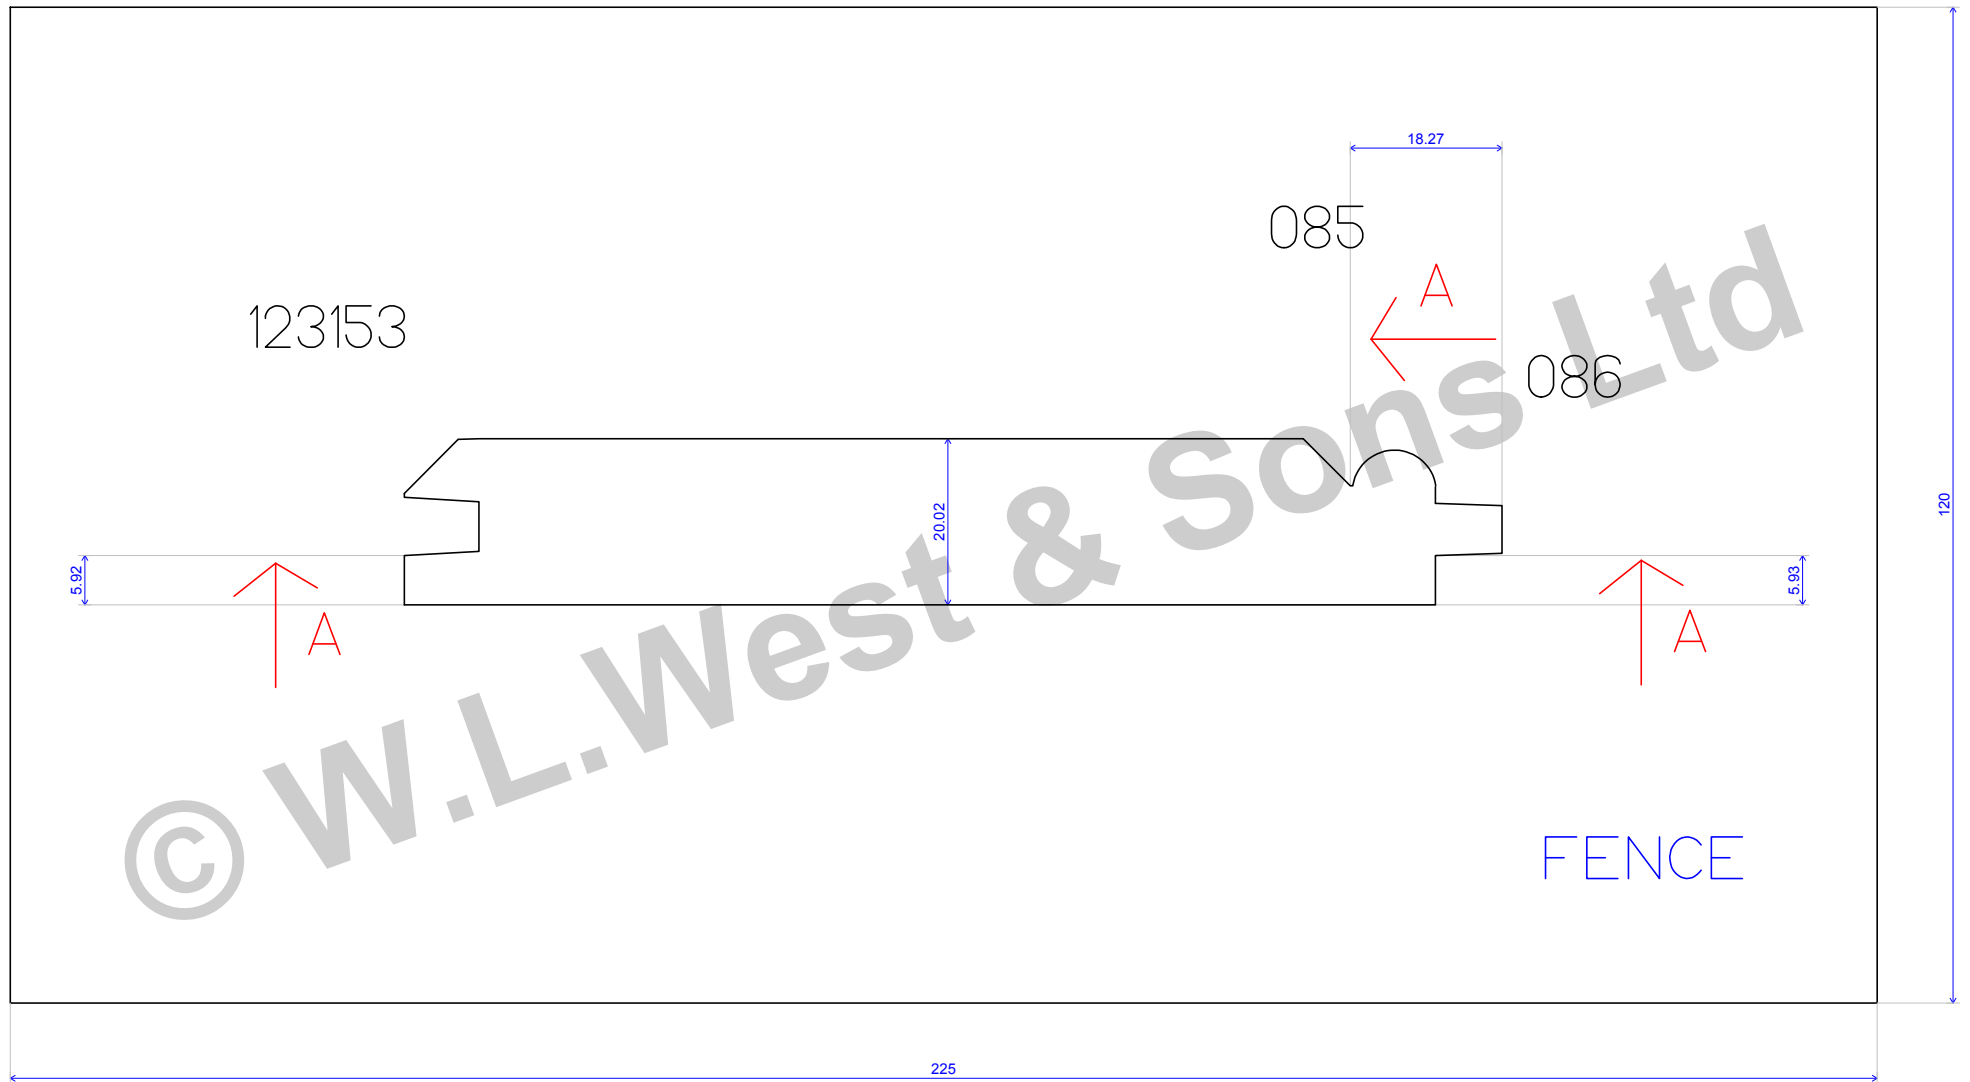

	D. CEDAR CLADDING	Scale : 1
16/06/09	Box 729	

		
	10MM COCKBEAD	Scale : 1.164
19/05/09	Box 167	

	WLW 8MM COCKBEAD WITH V 20MM THICK	Scale : 1.098
19/05/09	Box 123	

	WLW 8MM COCKBEAD WITH V 15MM THICK	<i>Scale : 1.235</i>
19/05/09	Box 168	

	<p>WLW 15MM COCKBEAD WITH V</p> <p>Box 798</p>	<p>Scale : 1.098</p>
19/05/09		

	WLW 15MM COCKBEAD WITH V	Scale : 1.164
19/05/09	Box 161	

	WLW 25MM COCKBEAD	Scale : 1
16/06/09	Box 169	

	WLW 8MM COCKBEAD WITH V 20MM THICK	Scale : 1.034
19/05/09		

	WLW COCKBEAD ROUND 18MM THICK	Scale : 1.098
19/05/09		

	WLW COCKBEAD V NO MICRO BEVELL	Scale : 1.098
19/05/09		