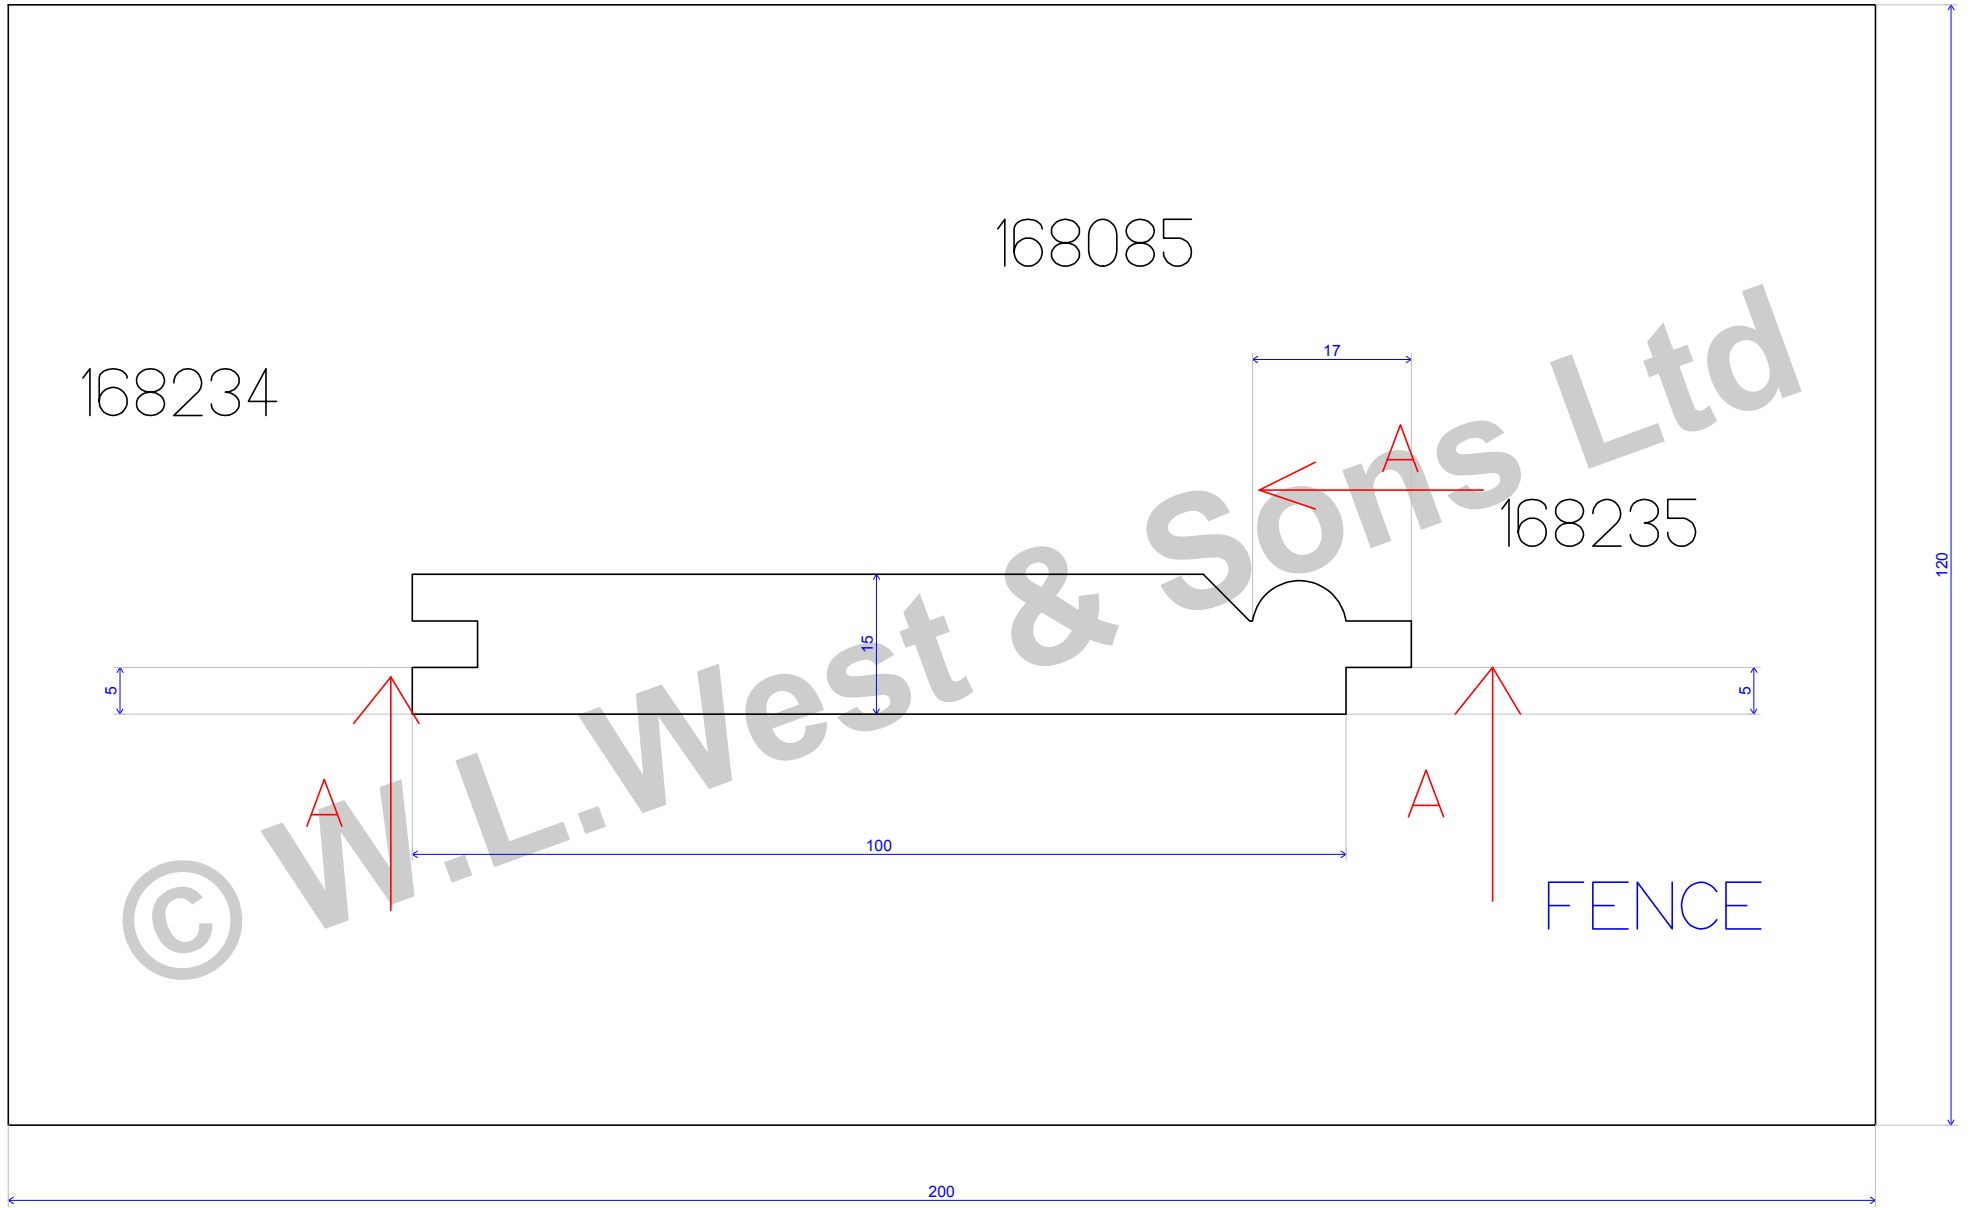

	D. CEDAR CLADDING	Scale : 1
16/06/09	Box 729	

		
	10MM COCKBEAD	Scale : 1.164
19/05/09	Box 167	

	WLW 8MM COCKBEAD WITH V 20MM THICK	Scale : 1.098
19/05/09	Box 123	

	WLW 8MM COCKBEAD WITH V 15MM THICK	<i>Scale : 1.235</i>
19/05/09	Box 168	

	<p>WLW 15MM COCKBEAD WITH V</p> <p>Box 798</p>	<p>Scale : 1.098</p>
19/05/09		

	WLW 15MM COCKBEAD WITH V	Scale : 1.164
19/05/09	Box 161	

	WLW 25MM COCKBEAD	Scale : 1
16/06/09	Box 169	

	WLW 8MM COCKBEAD WITH V 20MM THICK	Scale : 1.034
19/05/09		

	WLW COCKBEAD ROUND 18MM THICK	Scale : 1.098
19/05/09		

	WLW COCKBEAD V NO MICRO BEVELL	Scale : 1.098
19/05/09		