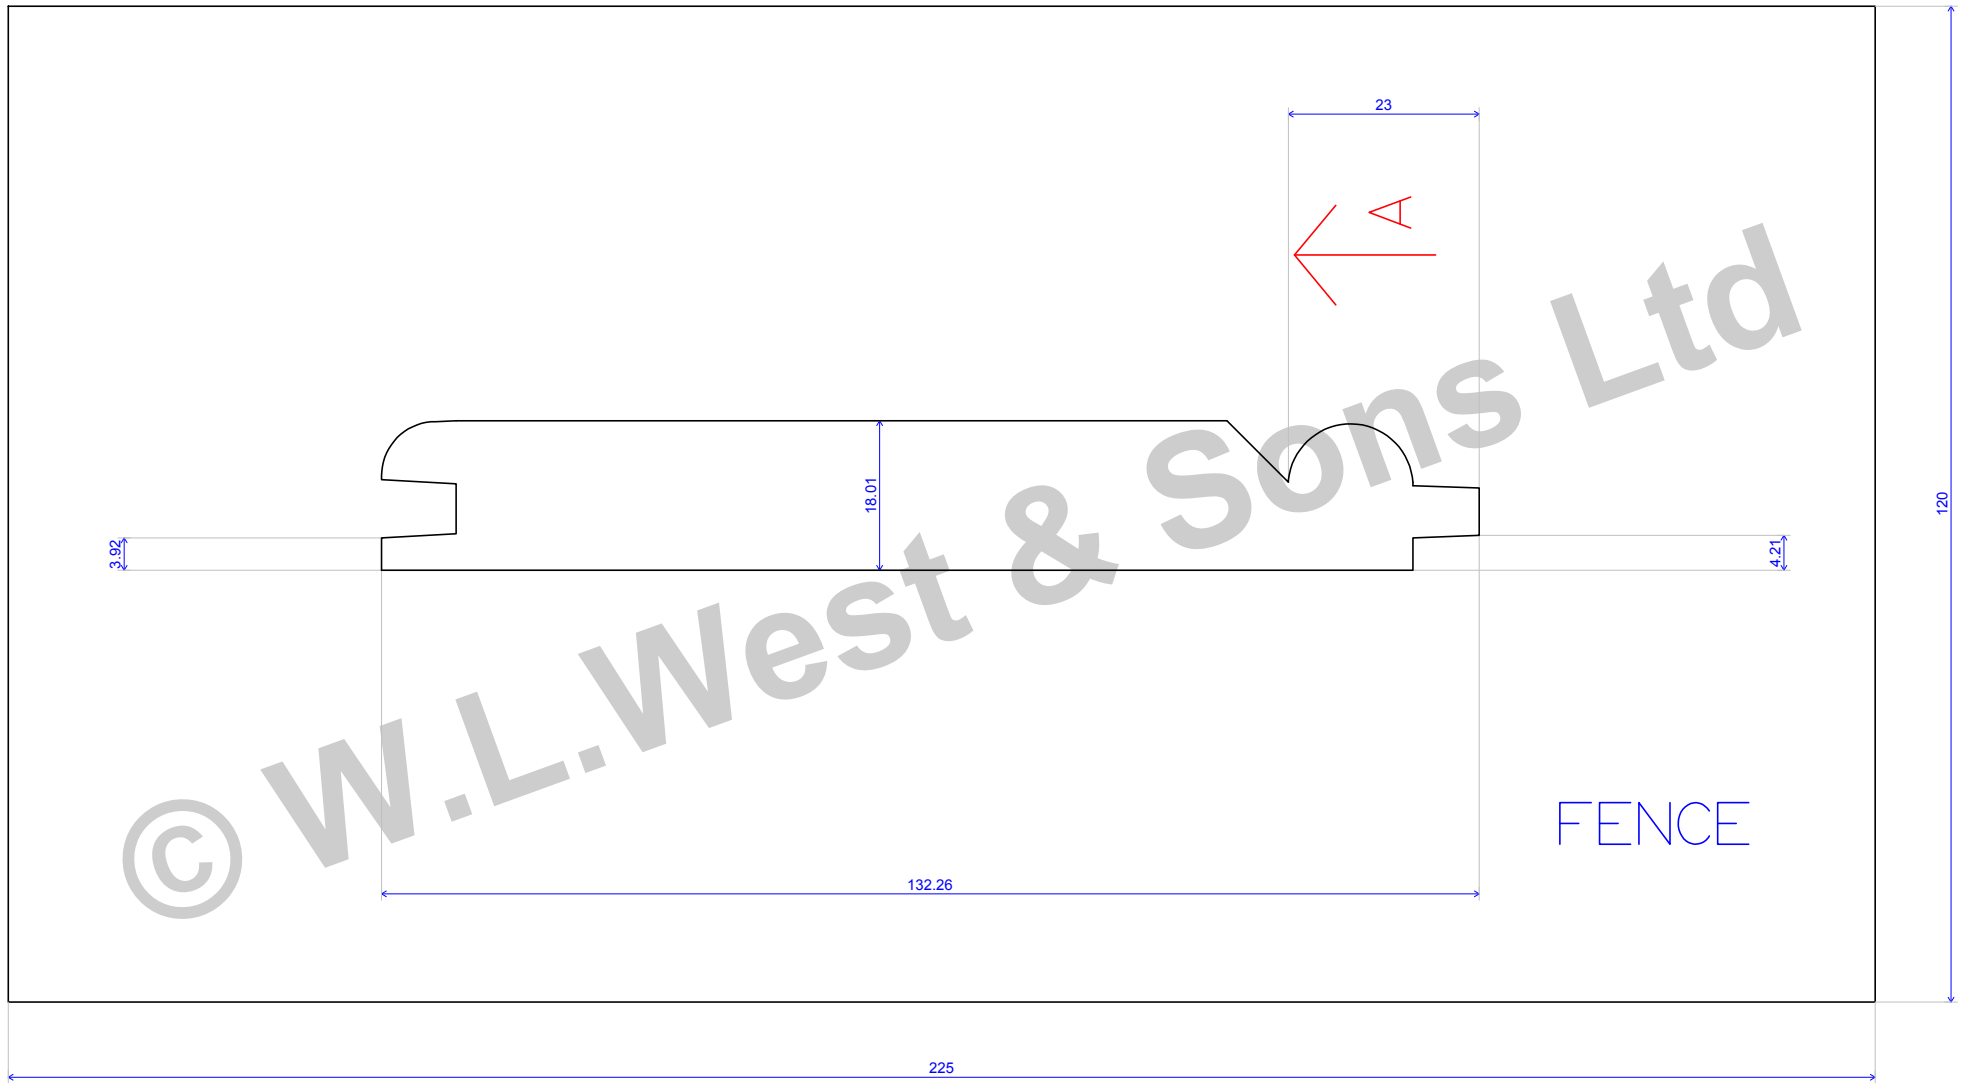

	D. CEDAR CLADDING	Scale : 1
16/06/09	Box 729	

		
	10MM COCKBEAD	Scale : 1.164
19/05/09	Box 167	

	WLW 8MM COCKBEAD WITH V 20MM THICK	Scale : 1.098
19/05/09	Box 123	

	WLW 8MM COCKBEAD WITH V 15MM THICK	<i>Scale : 1.235</i>
19/05/09	Box 168	

	<p>WLW 15MM COCKBEAD WITH V</p> <p>Box 798</p>	<p>Scale : 1.098</p>
19/05/09		

	WLW 15MM COCKBEAD WITH V	Scale : 1.164
19/05/09	Box 161	

	WLW 25MM COCKBEAD	Scale : 1
16/06/09	Box 169	

	WLW 8MM COCKBEAD WITH V 20MM THICK	Scale : 1.034
19/05/09		

	WLW COCKBEAD ROUND 18MM THICK	Scale : 1.098
19/05/09		

	WLW COCKBEAD V NO MICRO BEVELL	Scale : 1.098
19/05/09		